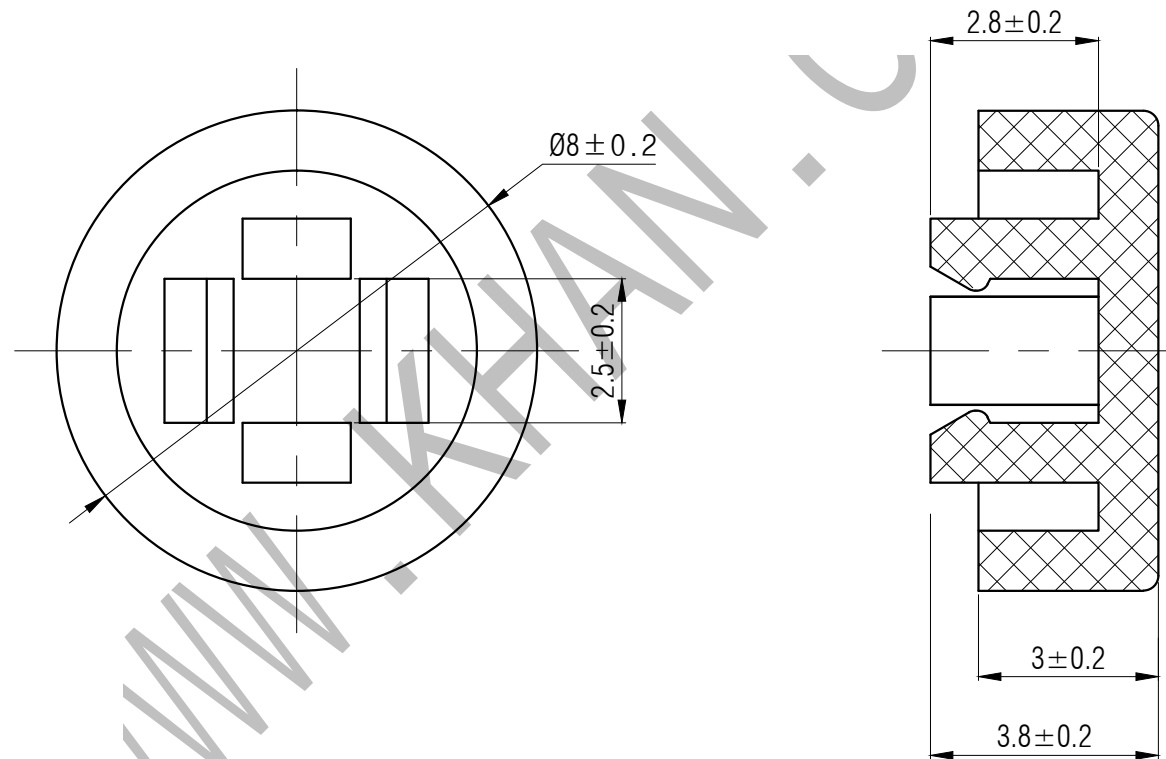

SWITCH CAP  
P/N:SC502

Materials ABS

Color Black, White, Red  
(OEM AVAILABLE)

Packaging

Bulk Package  
Inner Package: Plastic bag  
Outer Package: Carton

VERSION		PROJECTION	DESIGN	
KH14FE22E				
SCALE	SIZE	 Dimensions are shown:mm(inches)	DRAWN	
8:1	A4		2014.02.20	APPROVAL